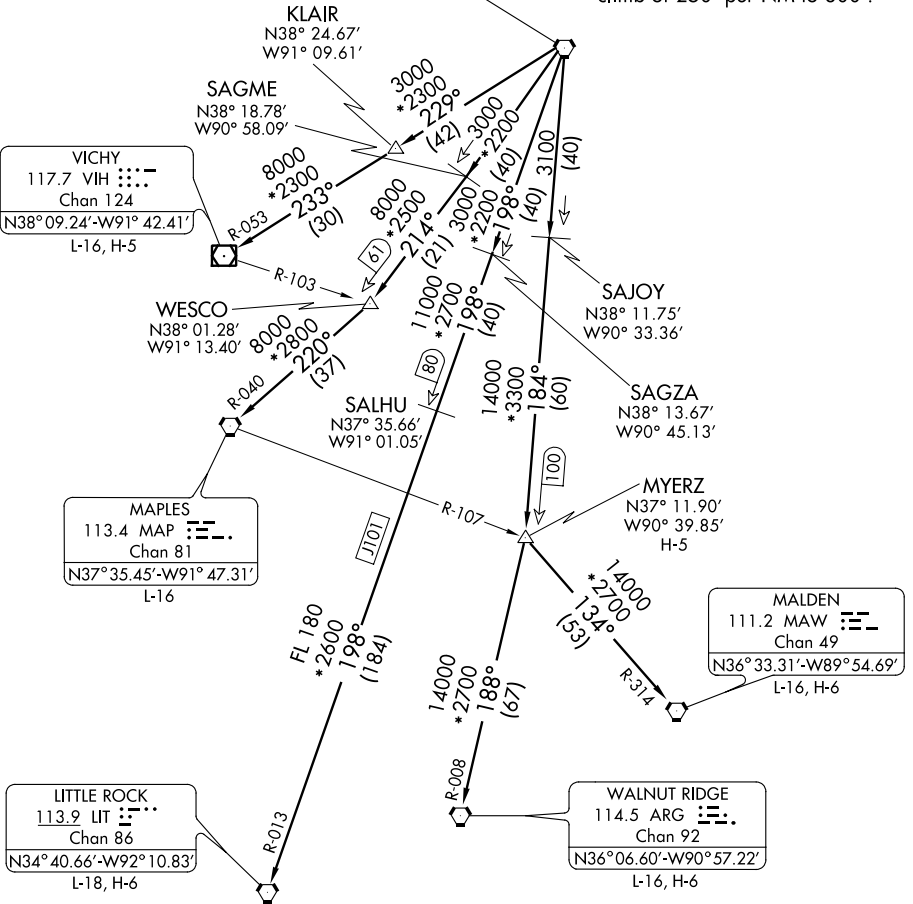

(LINDY3.STL) 12152

SL-46 (FAA)

BELLEVILLE/SCOTT AFB/MIDAMERICA (BLV)

LINDBERGH THREE DEPARTURE

BELLEVILLE, ILLINOIS

ATIS★
 128.7 256.7
 CLNC DEL
 119.875 263.025
 GND CON
 119.2 275.8
 SCOTT TOWER
 128.25 253.5
 ST LOUIS DEP CON
 125.2 281.5

ST. LOUIS
 117.4 STL
 Chan 121
 N38° 51.64'-W90° 28.94'

TAKE-OFF MINIMUMS:

Rwys 14L, 14R, 32R: Standard.
 32L: 300-1½ or Standard with minimum
 climb of 250' per NM to 800'.

EC-3, 07 FEB 2013 to 07 MAR 2013

EC-3, 07 FEB 2013 to 07 MAR 2013

NOTE: DME and RADAR required.

(NARRATIVE ON FOLLOWING PAGE)

NOTE: Chart not to scale.

LINDBERGH THREE DEPARTURE

(LINDY3.STL) 12152

BELLEVILLE, ILLINOIS
 BELLEVILLE/SCOTT AFB/MIDAMERICA (BLV)