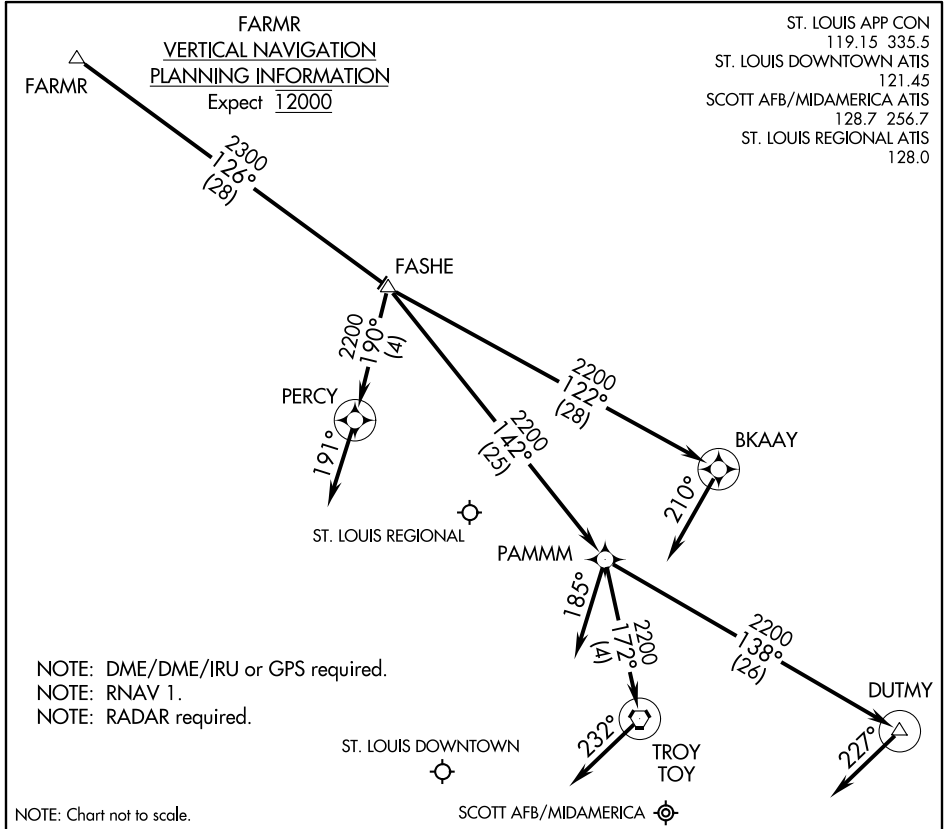

# FARMR ONE ARRIVAL (RNAV)

EC-3, 07 FEB 2013 to 07 MAR 2013

EC-3, 07 FEB 2013 to 07 MAR 2013

### ST. LOUIS DOWNTOWN

Landing Rwy 12R, 30L/R: From FARMR on track 126° to FASHE, then on track 142° to PAMMM. Expect radar vector prior to PAMMM, if no heading received, track 185°.

### SCOTT AFB/MIDAMERICA

Landing Rwy 14L/R: From FARMR on track 126° to FASHE, then on track 142° to PAMMM, then on track 172° to TOY VORTAC. Expect radar vector prior to TOY VORTAC, if no heading received, track 232°.

Landing Rwy 32L/R: From FARMR on track 126° to FASHE, then on track 142° to PAMMM, then on track 138° to DUTMY. Expect radar vector prior to DUTMY, if no heading received, track 227°.