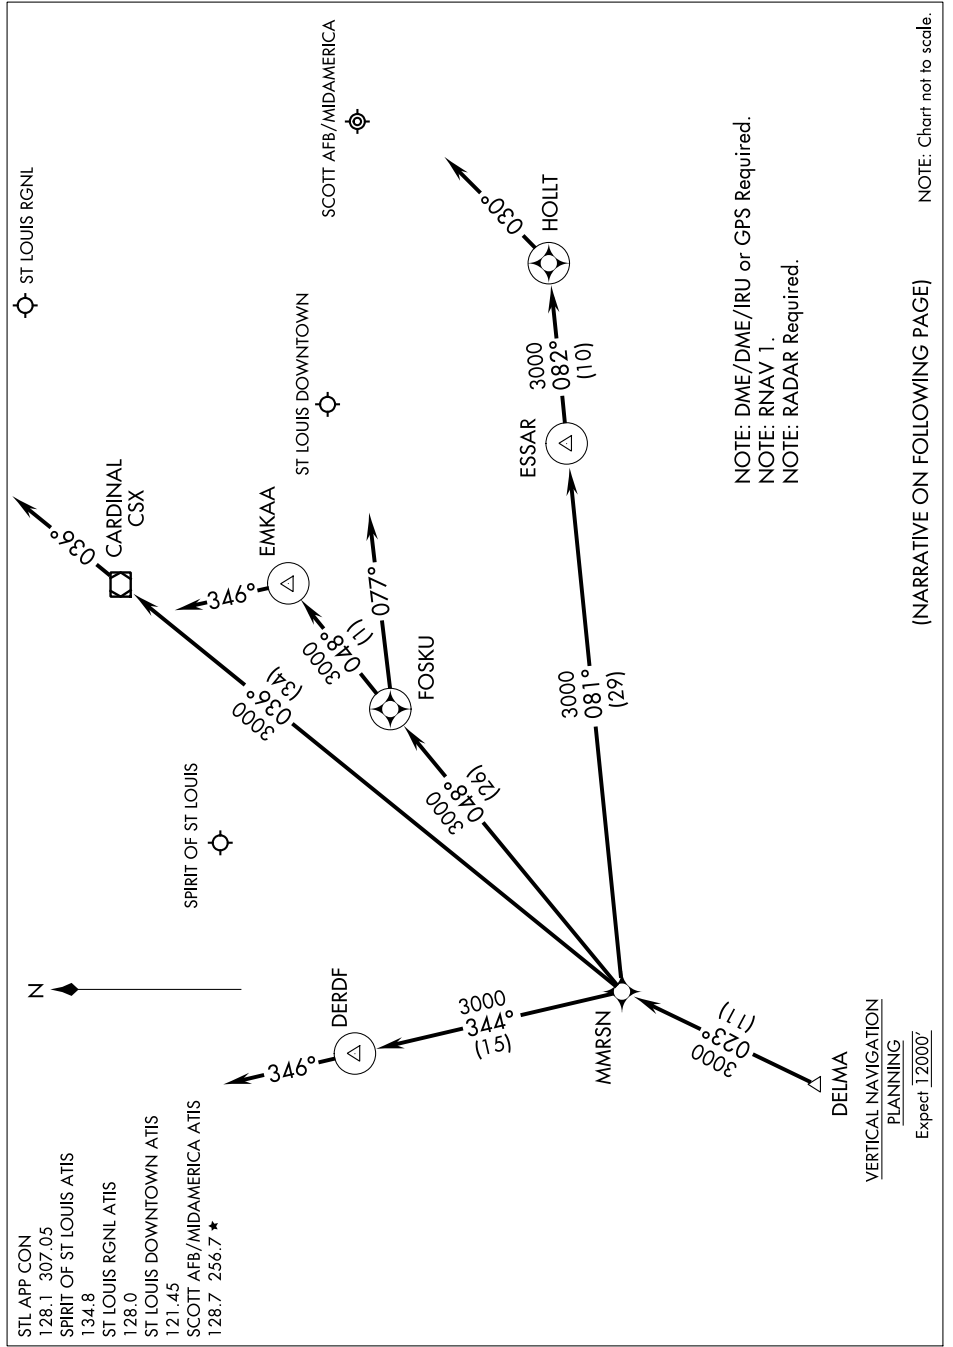

EC-3, 07 FEB 2013 to 07 MAR 2013

NOTE: DME/DME/IRU or GPS Required.
NOTE: RNAV 1.
NOTE: RADAR Required.

NOTE: Chart not to scale.

(NARRATIVE ON FOLLOWING PAGE)

EC-3, 07 FEB 2013 to 07 MAR 2013

VERTICAL NAVIGATION
PLANNING
Expect 12000'