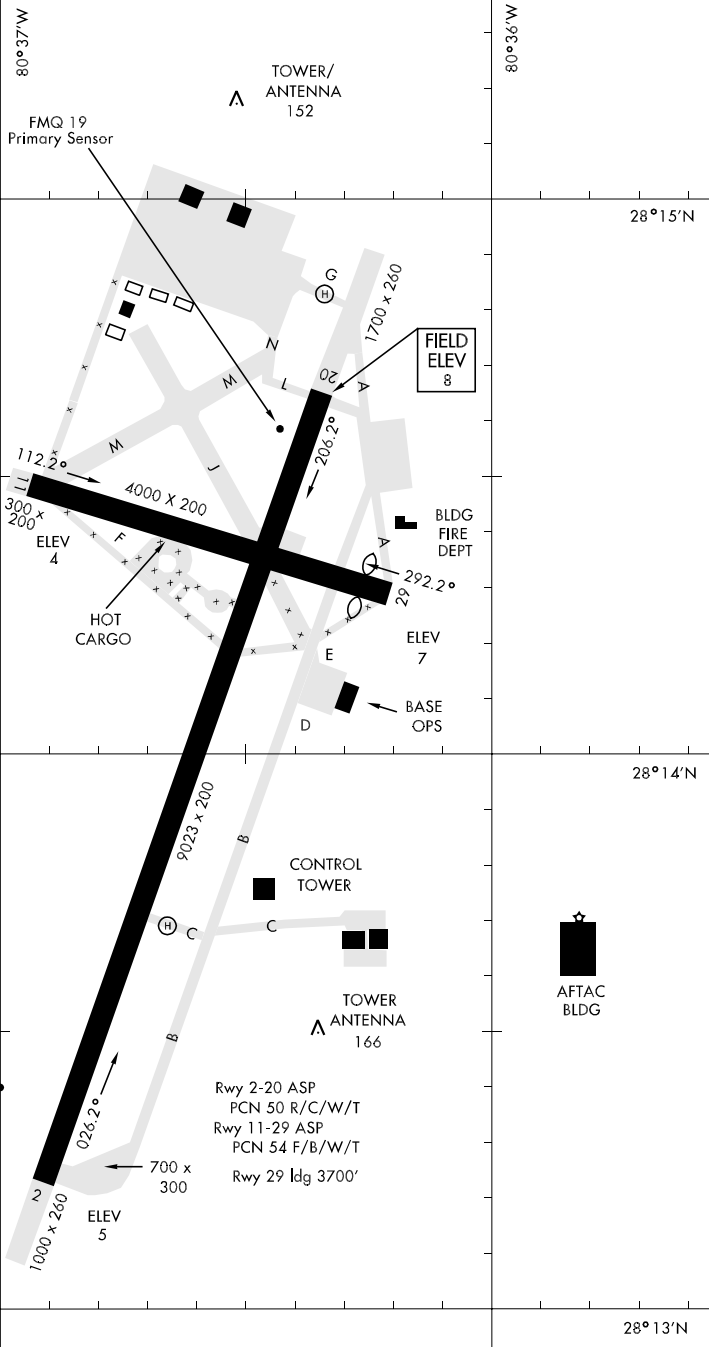

AIRPORT DIAGRAM

AFD-38 [USAF]

PATRICK AFB (KCOF)

COCOA BEACH, FLORIDA

ATIS ★ 119.175 273.5
 PATRICK TOWER ★
 133.75 269.375
 GND CON
 124.35 335.8
 CLNC DEL
 118.4 289.4

JUNE 2011
 ANNUAL RATE OF CHANGE
 0.1°W

SE-3, 07 FEB 2013 to 07 MAR 2013

SE-3, 07 FEB 2013 to 07 MAR 2013

AIRPORT DIAGRAM

COCOA BEACH, FLORIDA

PATRICK AFB (KCOF)