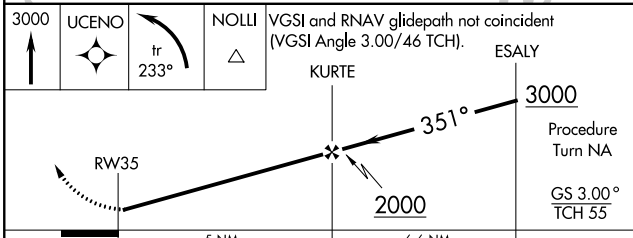

NE-1, 07 FEB 2013 to 07 MAR 2013

NE-1, 07 FEB 2013 to 07 MAR 2013

ELEV 352	D TDZE 350