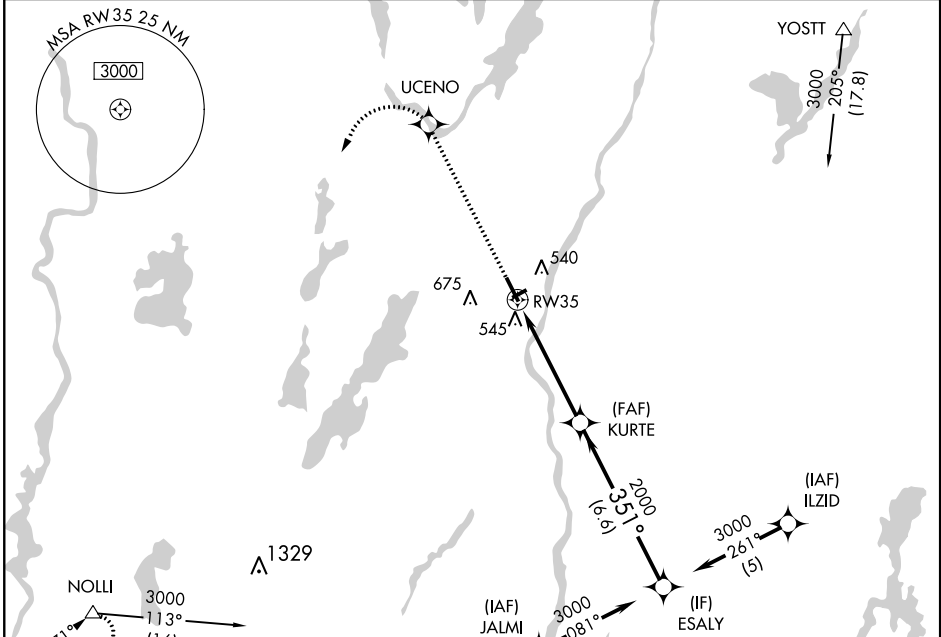

RNAV (GPS) RWY 35

AUGUSTA STATE (AUG)

WAAS CH 62999 W35A	APP CRS 351°	Rwy Idg TDZE Apt Elev	5001 350 352
--	------------------------	-----------------------------	---

V Baro-VNAV NA below -16°C (4°F), DME/DME RNP-0.3 NA.
A If local altimeter setting not received, use Auburn-Lewiston Muni
W altimeter setting and increase all DAs 71 feet and all MDAs 80 feet.

MISSED APPROACH: Climb to 3000 direct UCENO and left turn via 233° track to NOLLI and hold.

ASOS 118.325	PORTLAND APP CON* 128.35 299.2	CLNC DEL 119.95	UNICOM 123.0 (CTAF) 0
------------------------	--	---------------------------	---------------------------------