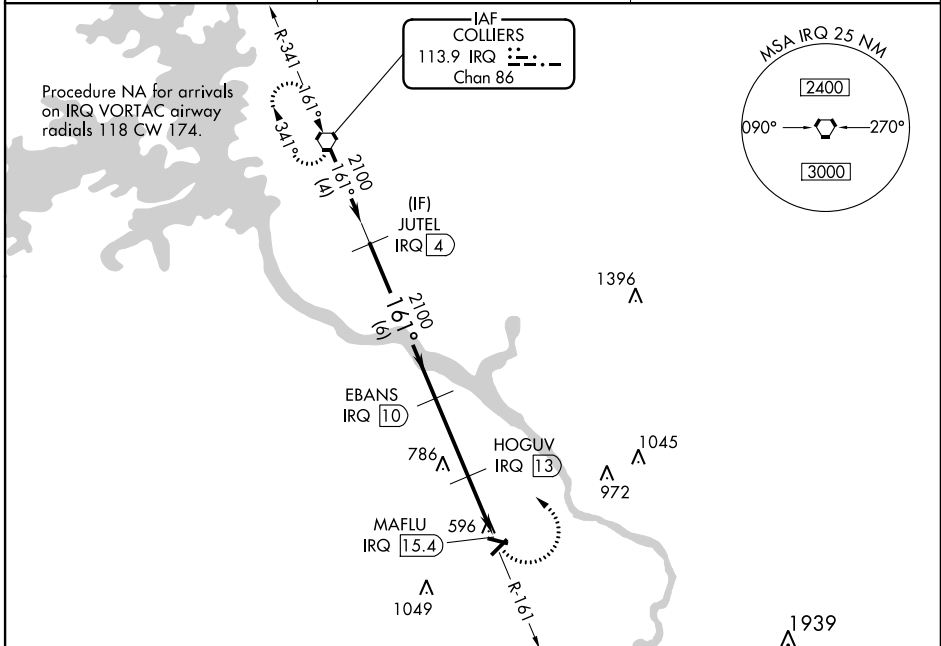

VORTAC IRQ <b>113.9</b> Chan <b>86</b>	APP CRS <b>161°</b>	Rwy Idg TDZE Apt Elev	<b>N/A</b> <b>N/A</b> <b>423</b>
--	------------------------	-----------------------------	--

**VOR/DME-B**  
AUGUSTA/ DANIEL FIELD (DNL)

**ASR** When local altimeter setting not received, use Augusta Rgnl at Bush Field altimeter setting and increase all MDA 60 feet.

MISSED APPROACH: Climbing left turn to 2100 direct IRQ VORTAC and hold.

ASOS <b>135.275</b>	AUGUSTA APP CON * <b>126.8 270.3</b>	UNICOM <b>123.05</b> (CTAF) <b>0</b>
------------------------	---	---

CATEGORY	A	B	C	D
CIRCLING	920-1	497 (500-1)	920-1½ 497 (500-1½)	1020-2 597 (600-2)

SE-4, 07 FEB 2013 to 07 MAR 2013

SE-4, 07 FEB 2013 to 07 MAR 2013