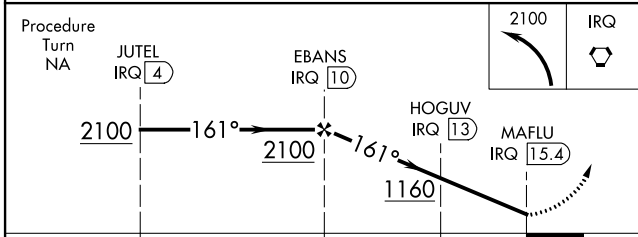

VORTAC IRQ 113.9 Chan 86	APP CRS 161°	Rwy Idg TDZE Apt Elev	N/A N/A 423

VOR/DME-B
AUGUSTA/ DANIEL FIELD (DNL)

ASR When local altimeter setting not received, use Augusta Rgnl at Bush Field altimeter setting and increase all MDA 60 feet.

MISSED APPROACH: Climbing left turn to 2100 direct IRQ VORTAC and hold.

ASOS 135.275	AUGUSTA APP CON * 126.8 270.3	UNICOM 123.05 (CTAF) 0

CATEGORY	A	B	C	D
CIRCLING	920-1	497 (500-1)	920-1½ 497 (500-1½)	1020-2 597 (600-2)

SE-4, 07 FEB 2013 to 07 MAR 2013

SE-4, 07 FEB 2013 to 07 MAR 2013