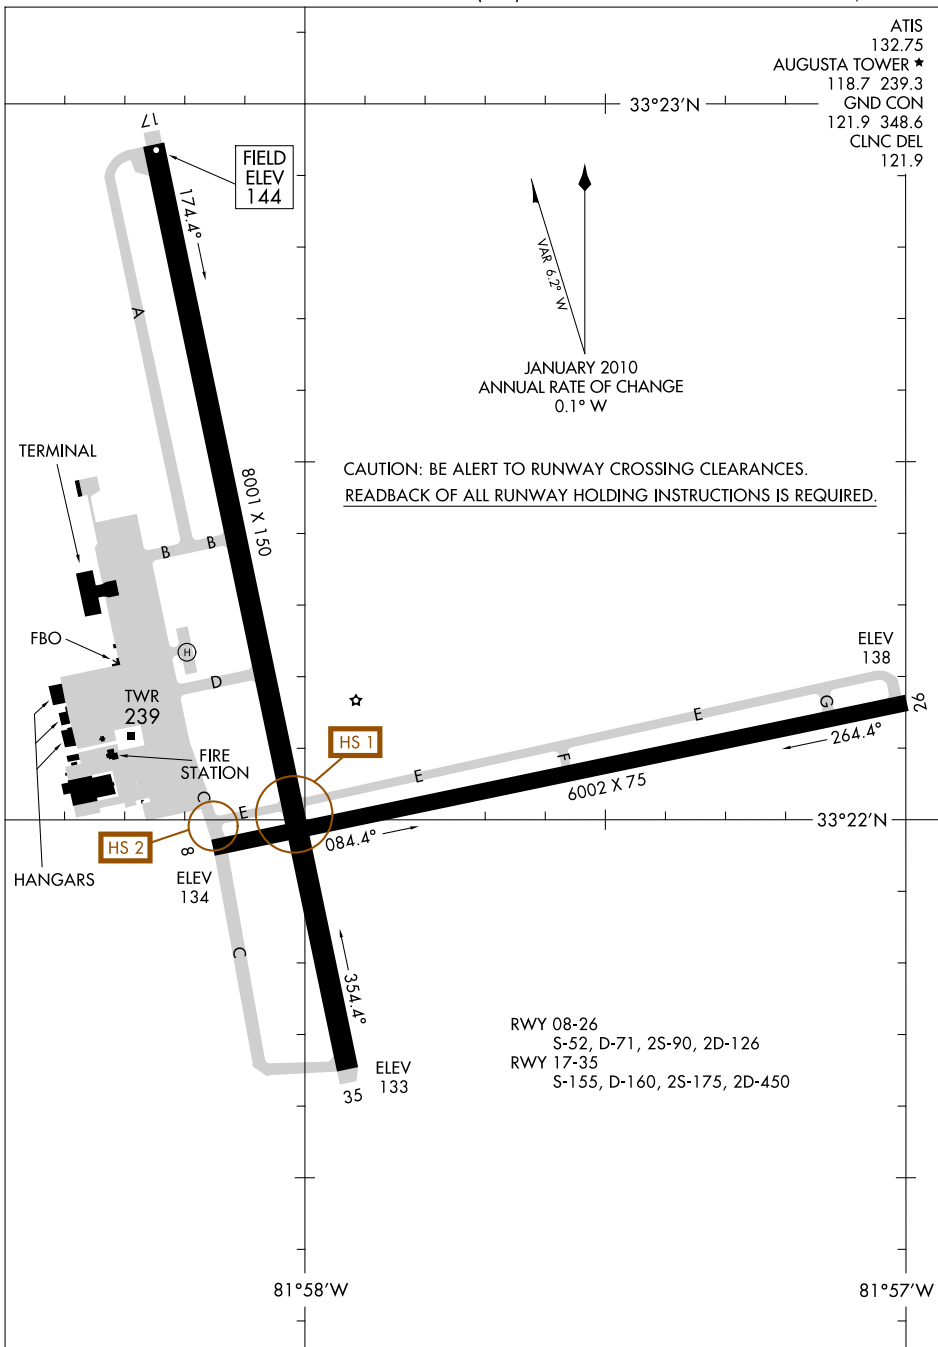

13010

AIRPORT DIAGRAM

AL-27 (FAA)

AUGUSTA RGNL AT BUSH FIELD (AGS)

AUGUSTA, GEORGIA

ATIS 132.75
 AUGUSTA TOWER ★ 118.7 239.3
 GND CON 121.9 348.6
 CLNC DEL 121.9

SE-4, 07 FEB 2013 to 07 MAR 2013

SE-4, 07 FEB 2013 to 07 MAR 2013

AIRPORT DIAGRAM

13010

AUGUSTA, GEORGIA
AUGUSTA RGNL AT BUSH FIELD (AGS)