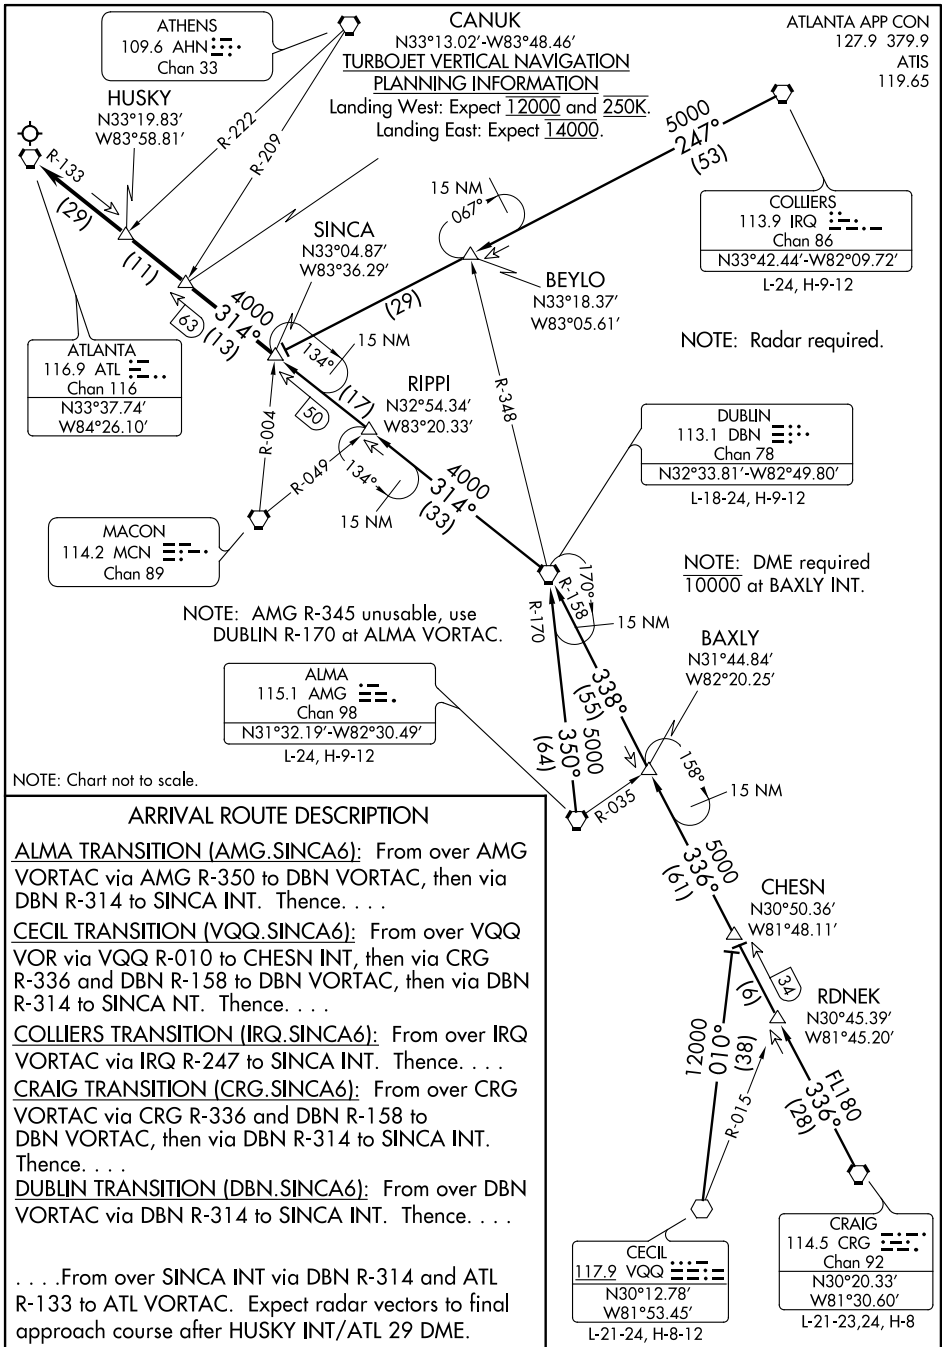

(SINCA.SINCA6) 12320  
**SINCA SIX ARRIVAL**

HARTSFIELD-JACKSON ATLANTA INTL (ATL)  
 ST-26 (FAA) ATLANTA, GEORGIA

SE-4, 07 FEB 2013 to 07 MAR 2013

SE-4, 07 FEB 2013 to 07 MAR 2013

**SINCA SIX ARRIVAL**  
 (SINCA.SINCA6) 12320

ATLANTA, GEORGIA  
 HARTSFIELD-JACKSON ATLANTA INTL (ATL)