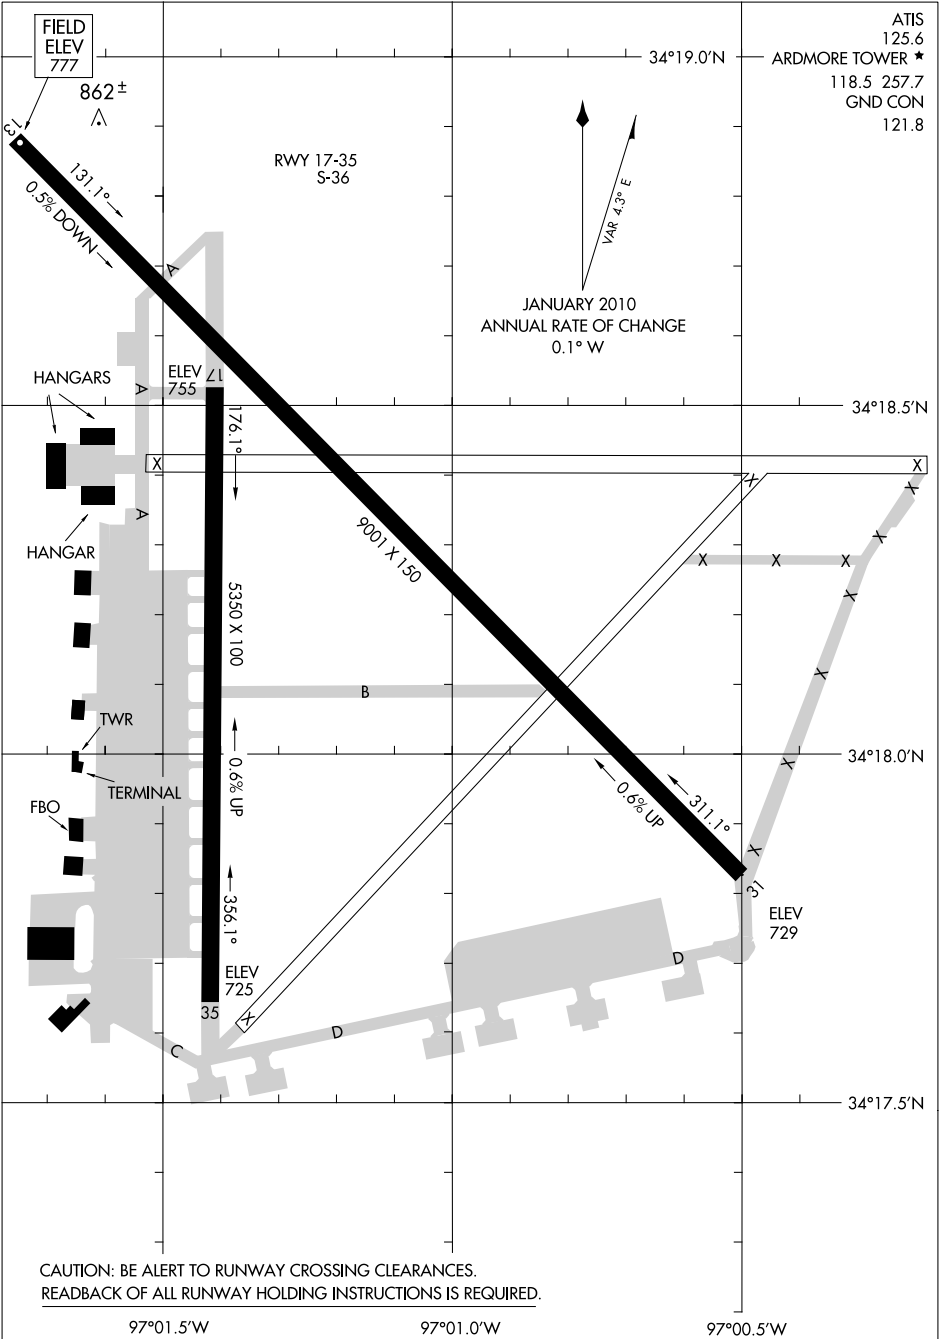

12264

AIRPORT DIAGRAM

AL-22 (FAA)

ARDMORE MUNI (ADM)
ARDMORE, OKLAHOMA

CAUTION: BE ALERT TO RUNWAY CROSSING CLEARANCES.
READEBACK OF ALL RUNWAY HOLDING INSTRUCTIONS IS REQUIRED.

ATIS
125.6
ARDMORE TOWER *
118.5 257.7
GND CON
121.8

SC-1, 07 FEB 2013 to 07 MAR 2013

SC-1, 07 FEB 2013 to 07 MAR 2013

AIRPORT DIAGRAM

12264

ARDMORE, OKLAHOMA
ARDMORE MUNI (ADM)