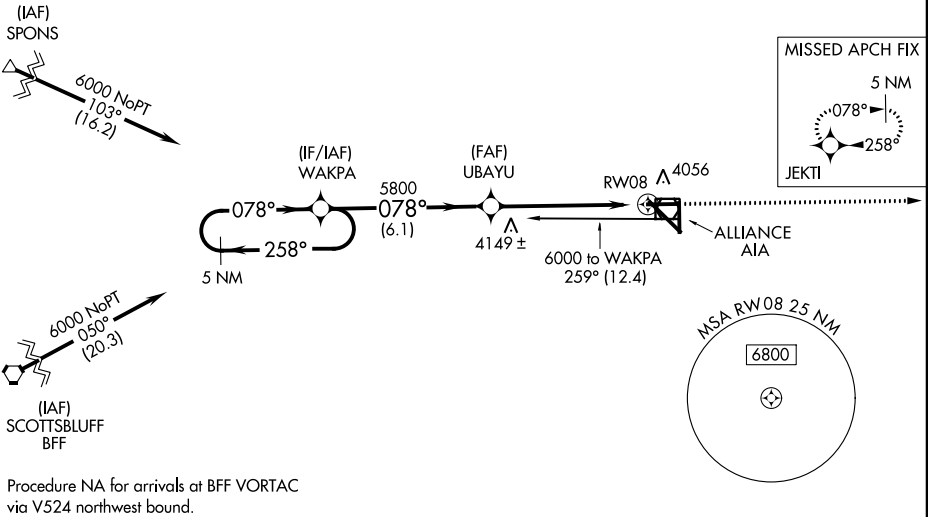

RNAV (GPS) RWY 8

ALLIANCE MUNI (AIA)

APP CRS 078°	Rwy Idg 6200
	TDZE 3931
	Apt Elev 3931

▲ If local altimeter setting not received, use Scottsbluff altimeter setting and increase all MDAs 100 feet. DME/DME RNP-0.3 NA. VDP NA when using Scottsbluff altimeter setting.

MISSED APPROACH: Climb to 5700 direct JEKTI and hold.

ASOS 135.075	DENVER CENTER 127.95 338.2	UNICOM 123.0 (CTAF) 0
------------------------	--------------------------------------	---------------------------------

NC-2, 07 FEB 2013 to 07 MAR 2013

5749 ▲ ▲ 5749

CATEGORY	A	B	C	D
RNAV MDA	4400-1	469 (500-1)	4400-1½ 469 (500-1½)	4400-1½ 469 (500-1½)
CIRCLING	4400-1	469 (500-1)	4400-1½ 509 (600-1½)	4500-2 569 (600-2)

NC-2, 07 FEB 2013 to 07 MAR 2013