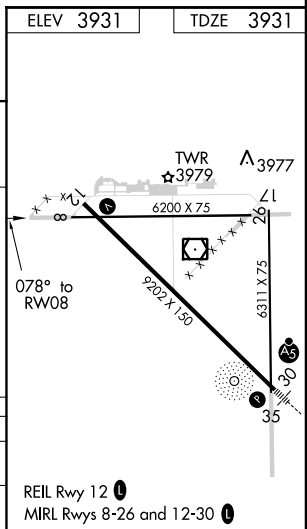

RNAV (GPS) RWY 8

ALLIANCE MUNI (AIA)

APP CRS 078°	Rwy Idg 6200
	TDZE 3931
	Apt Elev 3931

▲ If local altimeter setting not received, use Scottsbluff altimeter setting and increase all MDAs 100 feet. DME/DME RNP-0.3 NA. VDP NA when using Scottsbluff altimeter setting.

MISSED APPROACH: Climb to 5700 direct JEKTI and hold.

ASOS 135.075	DENVER CENTER 127.95 338.2	UNICOM 123.0 (CTAF) 0
------------------------	--------------------------------------	---------------------------------

NC-2, 07 FEB 2013 to 07 MAR 2013

5749 ▲ ▲ 5749

CATEGORY	A	B	C	D
RNAV MDA	4400-1	469 (500-1)	4400-1½ 469 (500-1½)	4400-1½ 469 (500-1½)
CIRCLING	4400-1	469 (500-1)	4400-1½ 509 (600-1½)	4500-2 569 (600-2)

NC-2, 07 FEB 2013 to 07 MAR 2013