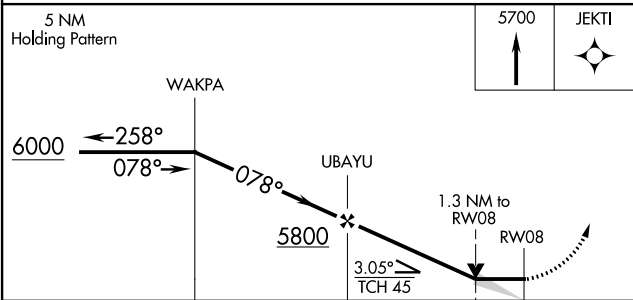

CATEGORY	A	B	C	D
RNAV MDA	4400-1	469 (500-1)	4400-1½ 469 (500-1½)	4400-1½ 469 (500-1½)
CIRCLING	4400-1	469 (500-1)	4400-1½ 509 (600-1½)	4500-2 569 (600-2)

NC-2, 07 FEB 2013 to 07 MAR 2013