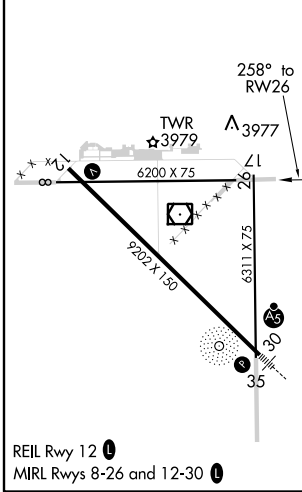

RNAV (GPS) RWY 26

ALLIANCE MUNI (AIA)

APP CRS 258°	Rwy Idg 6200
	TDZE 3927
	Apt Elev 3931

▲ If local altimeter setting not received, use Scottsbluff altimeter setting and increase all MDAs 100 feet. DME/DME RNP-0.3 NA. VDP NA when using Scottsbluff altimeter setting.

MISSED APPROACH: Climb to 6000 direct WAKPA and hold.

ASOS 135.075	DENVER CENTER 127.95 338.2	UNICOM 123.0 (CTAF) 0
------------------------	--------------------------------------	---------------------------------

NC-2, 07 FEB 2013 to 07 MAR 2013

NC-2, 07 FEB 2013 to 07 MAR 2013

ELEV 3931	TDZE 3927
-----------	-----------

CATEGORY	A	B	C	D
LNAV MDA	4480-1	553 (600-1)	4480-1½ 553 (600-1½)	4480-1¾ 553 (600-1¾)
CIRCLING	4480-1	549 (600-1)	4480-1½ 549 (600-1½)	4500-2 569 (600-2)