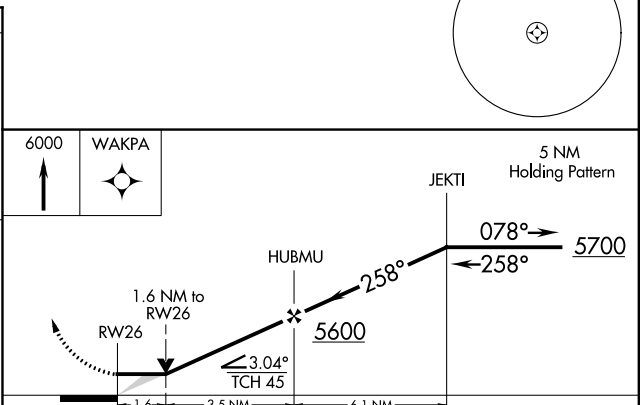

MISSED APPROACH: Climb to 6000 direct WAKPA and hold.

ASOS 135.075	DENVER CENTER 127.95 338.2	UNICOM 123.0 (CTAF) 0
------------------------	--------------------------------------	---------------------------------

NC-2, 07 FEB 2013 to 07 MAR 2013

NC-2, 07 FEB 2013 to 07 MAR 2013

ELEV 3931	TDZE 3927
-----------	-----------

CATEGORY	A	B	C	D
LNAV MDA	4480-1	553 (600-1)	4480-1½ 553 (600-1½)	4480-1¾ 553 (600-1¾)
CIRCLING	4480-1	549 (600-1)	4480-1½ 549 (600-1½)	4500-2 569 (600-2)