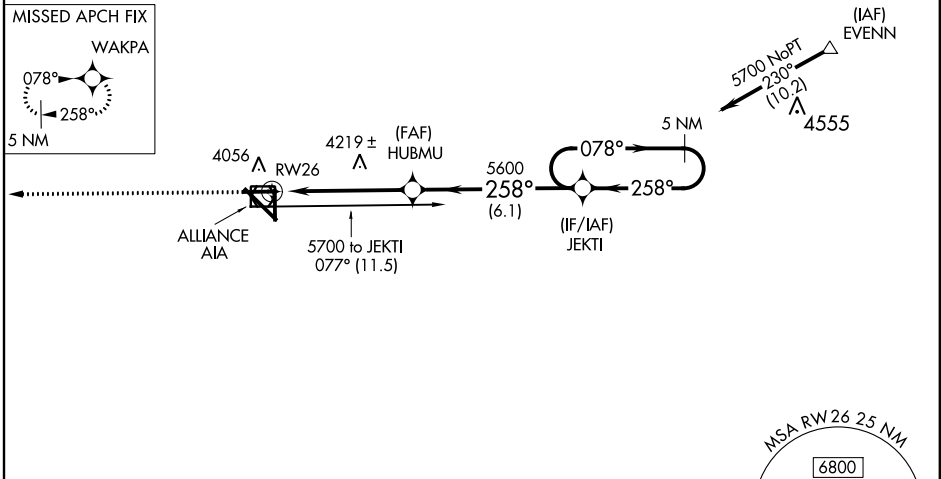

RNAV (GPS) RWY 26

ALLIANCE MUNI (AIA)

APP CRS 258°	Rwy Idg 6200
	TDZE 3927
	Apt Elev 3931

▲ If local altimeter setting not received, use Scottsbluff altimeter setting and increase all MDAs 100 feet. DME/DME RNP-0.3 NA. VDP NA when using Scottsbluff altimeter setting.

MISSED APPROACH: Climb to 6000 direct WAKPA and hold.

ASOS 135.075	DENVER CENTER 127.95 338.2	UNICOM 123.0 (CTAF) 0
------------------------	--------------------------------------	---------------------------------

NC-2, 07 FEB 2013 to 07 MAR 2013

NC-2, 07 FEB 2013 to 07 MAR 2013

ELEV 3931	TDZE 3927
-----------	-----------

CATEGORY	A	B	C	D
LNAV MDA	4480-1	553 (600-1)	4480-1½ 553 (600-1½)	4480-1¾ 553 (600-1¾)
CIRCLING	4480-1	549 (600-1)	4480-1½ 549 (600-1½)	4500-2 569 (600-2)