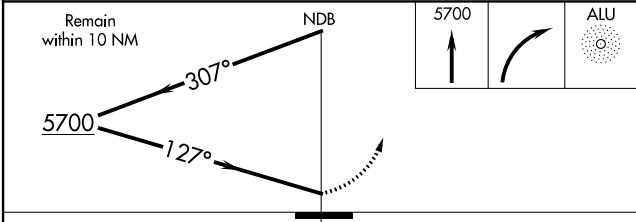

CATEGORY	A	B	C	D	E
S-12	4580-1 652 (700-1)		4580-1¾ 652 (700-1¾)	4580-2 652 (700-2)	NA
CIRCLING	4580-1 651 (700-1)		4580-1¾ 651 (700-1¾)	4580-2 651 (700-2)	NA