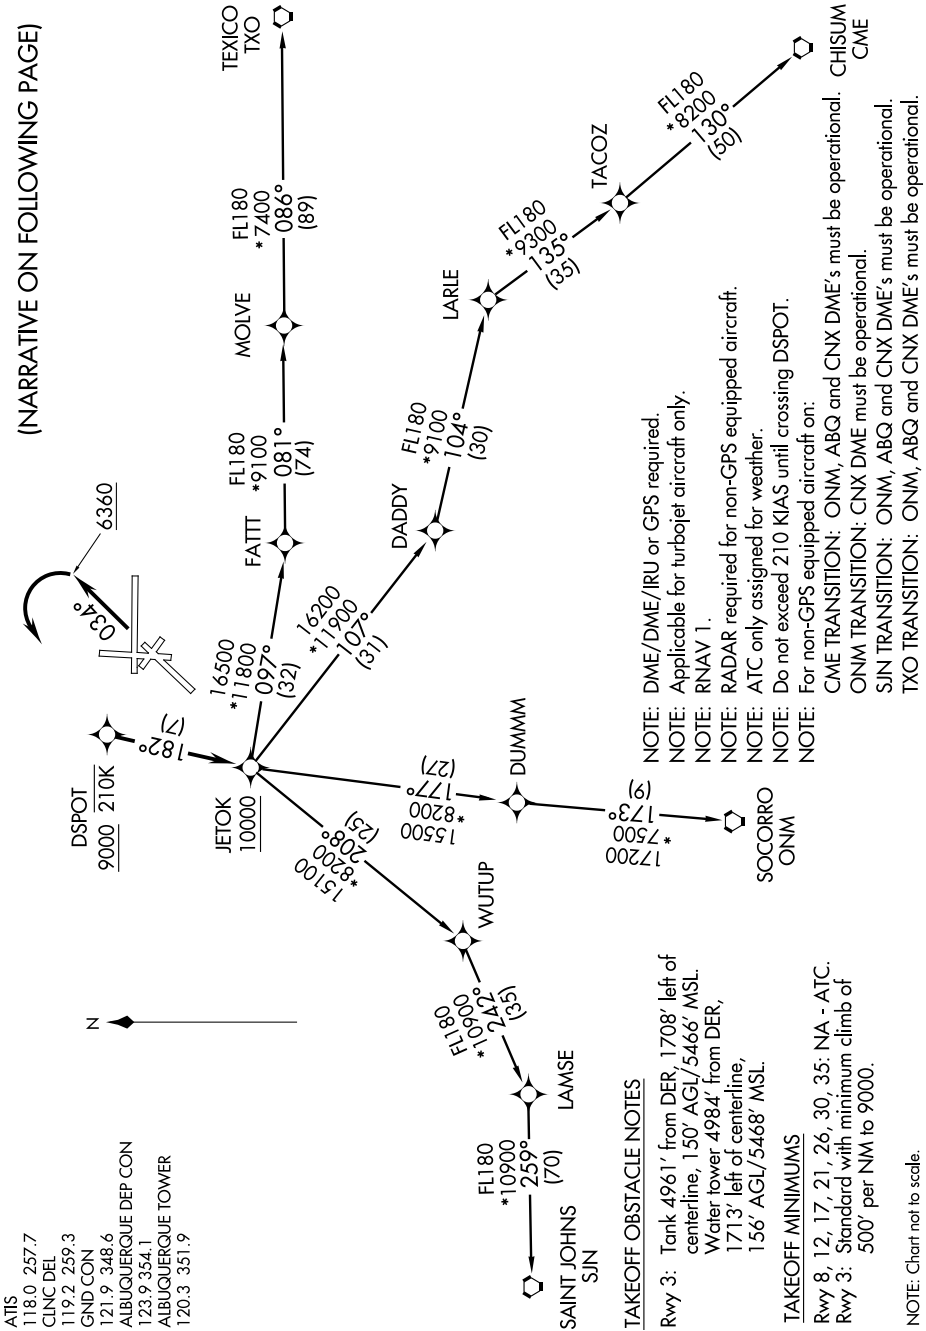

# JETOK ONE DEPARTURE (RNAV)

SL-12 (FAA)

ALBUQUERQUE INTL SUNPORT (ABQ)  
ALBUQUERQUE, NEW MEXICO

SW-1, 07 FEB 2013 to 07 MAR 2013

(NARRATIVE ON FOLLOWING PAGE)

# JETOK ONE DEPARTURE (RNAV)

SW-1, 07 FEB 2013 to 07 MAR 2013