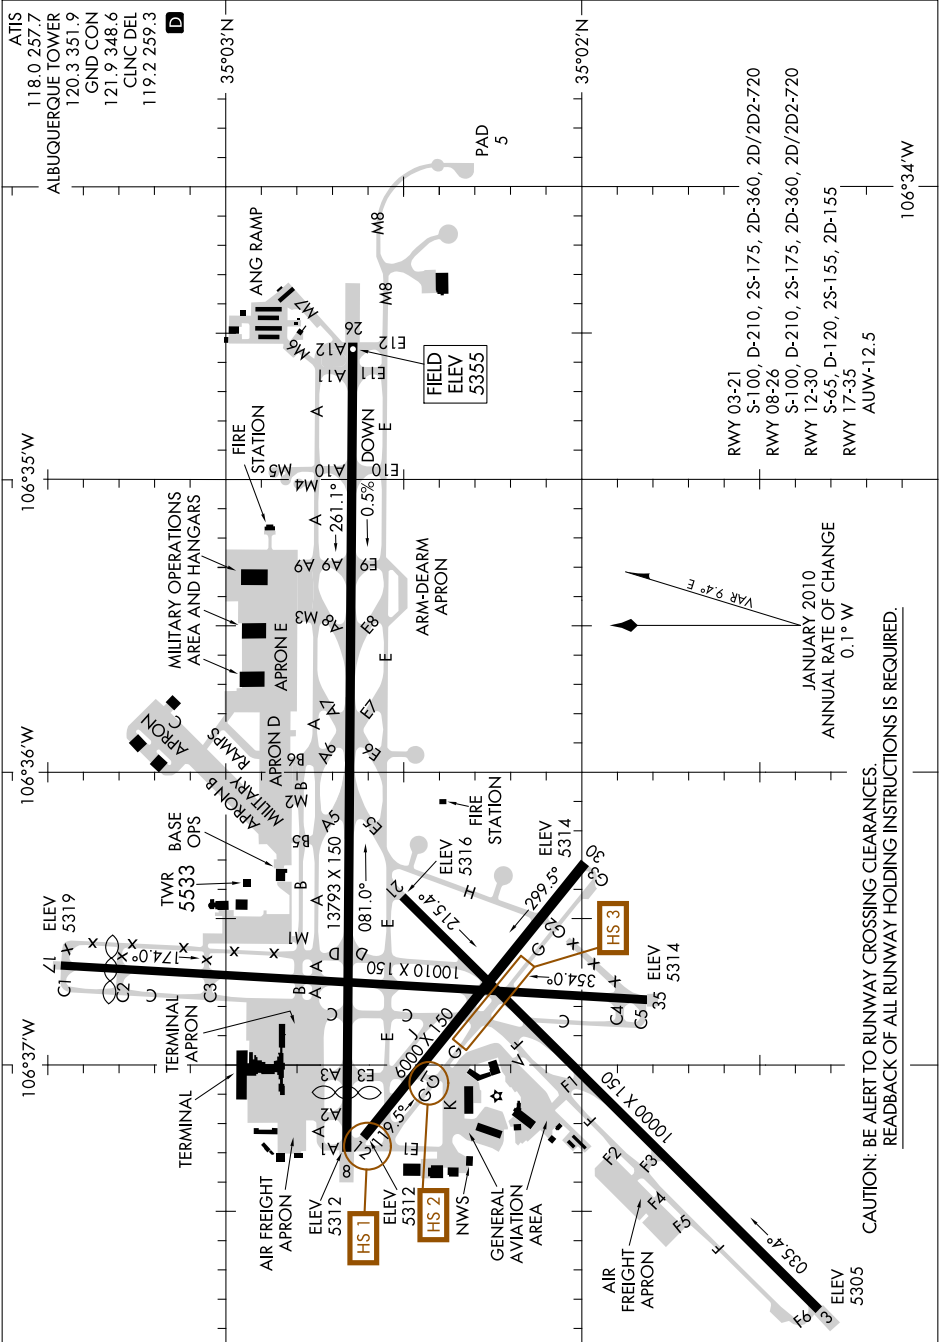

AIRPORT DIAGRAM

ALBUQUERQUE INTL SUNPORT (ABQ)
ALBUQUERQUE, NEW MEXICO

AL-12 (FAA)

SW-1, 07 FEB 2013 to 07 MAR 2013

AIRPORT DIAGRAM

ALBUQUERQUE, NEW MEXICO
ALBUQUERQUE INTL SUNPORT (ABQ)

SW-1, 07 FEB 2013 to 07 MAR 2013