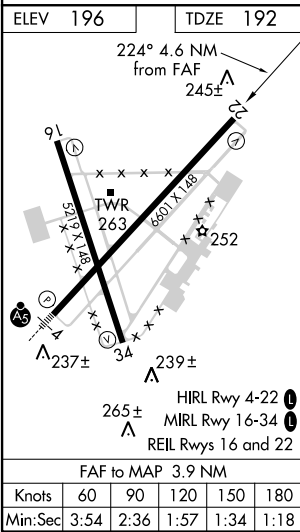

LOC BC RWY 22

ALBANY/ SOUTHWEST GEORGIA RGNL (ABY)

LOC I-ABY 108.5	APP CRS 224°	Rwy Idg 6601
		TDZE 192
		Apr Elev 196

Visibility reduction by helicopters NA. MISSED APPROACH: Climb to 1000 then climbing right turn to 2000 direct PZD VORTAC and hold.

ATIS 133.05	JACKSONVILLE CENTER 125.75 226.8	ALBANY TOWER ★ 120.25 (CTAF) 0336.4	GND CON 121.9 348.6	UNICOM 122.95
-----------------------	--	---	-------------------------------	-------------------------

BACK COURSE

CATEGORY	A	B	C	D
S-22	580-1 388 (400-1)			580-1/4 388 (400-1/4)
CIRCLING	640-1 444 (500-1)	660-1 464 (500-1)	660-1/2 464 (500-1/2)	940-2 1/2 744 (800-2 1/2)

SE-4, 07 FEB 2013 to 07 MAR 2013

SE-4, 07 FEB 2013 to 07 MAR 2013