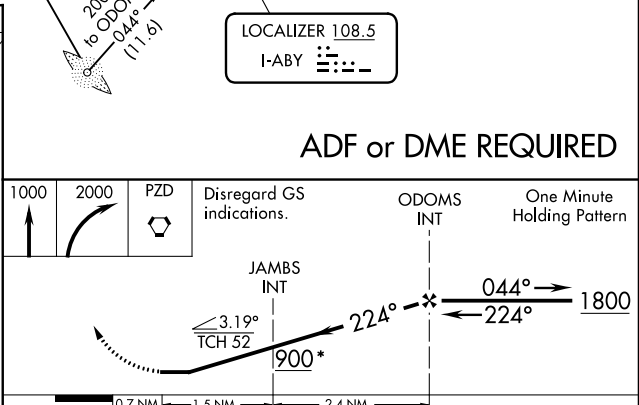

LOC BC RWY 22

ALBANY/ SOUTHWEST GEORGIA RGNL (ABY)

LOC I-ABY 108.5	APP CRS 224°	Rwy Idg 6601
		TDZE 192
		Apr Elev 196

Visibility reduction by helicopters NA. MISSED APPROACH: Climb to 1000 then climbing right turn to 2000 direct PZD VORTAC and hold.

BACK COURSE

CATEGORY	A	B	C	D
S-22	580-1 388 (400-1)			580-1/4 388 (400-1/4)
CIRCLING	640-1 444 (500-1)	660-1 464 (500-1)	660-1/2 464 (500-1/2)	940-2 1/2 744 (800-2 1/2)

SE-4, 07 FEB 2013 to 07 MAR 2013

SE-4, 07 FEB 2013 to 07 MAR 2013