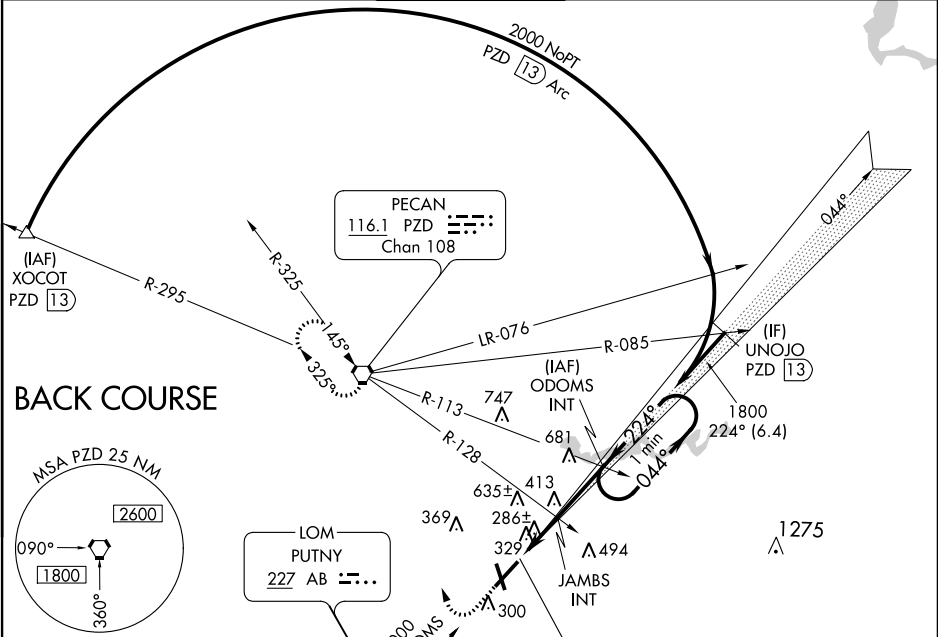

LOC BC RWY 22

ALBANY/ SOUTHWEST GEORGIA RGNL (ABY)

LOC I-ABY 108.5	APP CRS 224°	Rwy Idg 6601
		TDZE 192
		Apr Elev 196

Visibility reduction by helicopters NA. MISSED APPROACH: Climb to 1000 then climbing right turn to 2000 direct PZD VORTAC and hold.

ATIS 133.05	JACKSONVILLE CENTER 125.75 226.8	ALBANY TOWER ★ 120.25 (CTAF) 0336.4	GND CON 121.9 348.6	UNICOM 122.95
-----------------------	--	---	-------------------------------	-------------------------

BACK COURSE

CATEGORY	A	B	C	D
S-22	580-1 388 (400-1)			580-1/4 388 (400-1/4)
CIRCLING	640-1 444 (500-1)	660-1 464 (500-1)	660-1/2 464 (500-1/2)	940-2 1/2 744 (800-2 1/2)

SE-4, 07 FEB 2013 to 07 MAR 2013

SE-4, 07 FEB 2013 to 07 MAR 2013