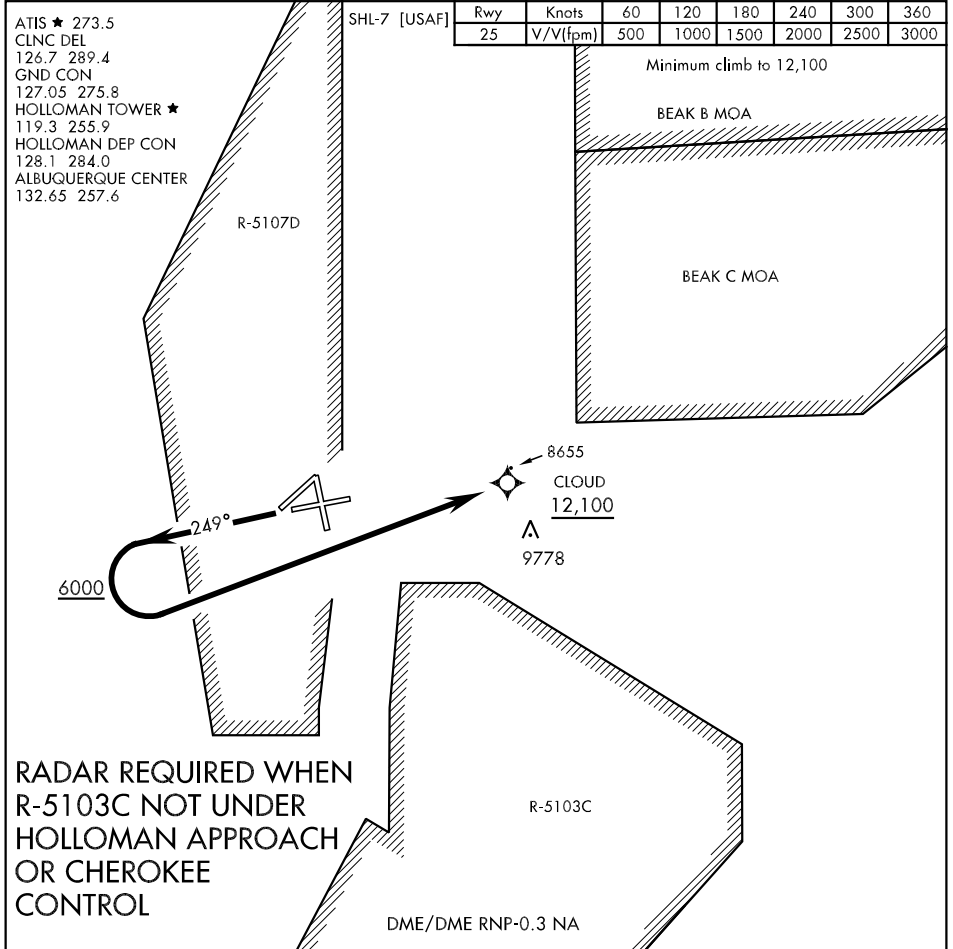

13010

CLOUD-FOUR CHARLIE (RNAV) DEPARTURE (CLOU4C•CLOUD)

HOLLOMAN AFB (KHMN)

ALAMOGORDO, NEW MEXICO

SW-1, 07 FEB 2013 to 07 MAR 2013

SW-1, 07 FEB 2013 to 07 MAR 2013

DEPARTURE ROUTE DESCRIPTION

TAKE-OFF RWY 25: Climb on track 249°. When leaving 6000 turn left direct CLOUD then via assigned routing. Cross CLOUD at or above 12,100.

CLOUD-FOUR CHARLIE (RNAV) DEPARTURE (CLOU4C•CLOUD)

ALAMOGORDO, NEW MEXICO

HOLLOMAN AFB (KHMN)